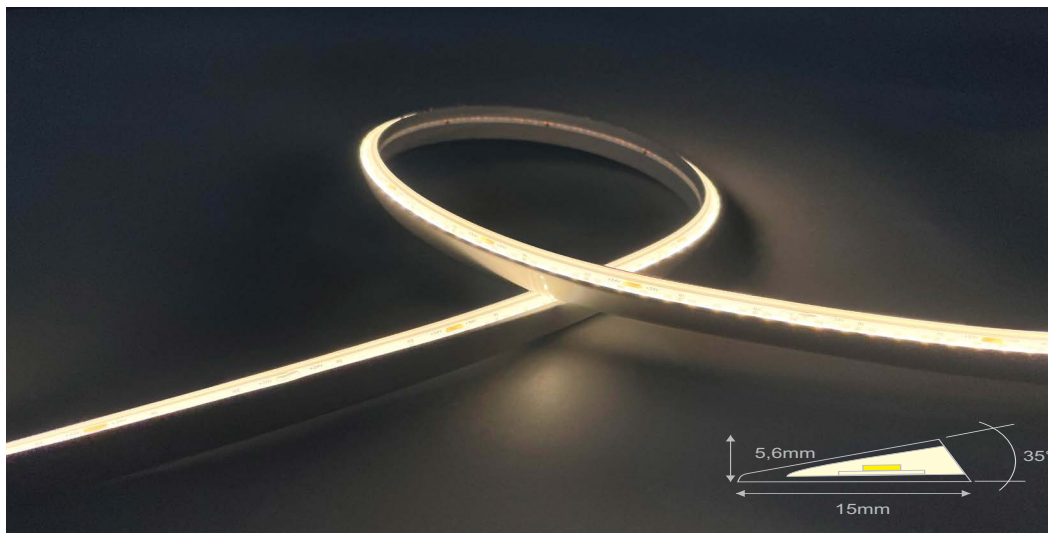

5,5
Watt/m

IP 65

CRI>90

t_a -10° ÷ +40°C

Part Number	CCT (K)	Lumen/m	LED/m	V (Typ)	Cut	W/m	IP
A41NTR241630	3000K	420	168	24VDC	41,66mm	5,5W	IP65
A41NTR241640	4000K	420	168	24VDC	41,66mm	5,5W	IP65

Datasheet download

Strisce a LED NEON TRIANGLE 24V - IP65

- Adatta a sottopensili, con fascio di luce asimmetrico
- 168led/m - 5,5w/m
- Movimento orizzontale (side)
- Fornite con 1 tappo per ripartenza, 1 tappo di chiusura e 1 cavetto rosso/nero da 15cm
- Disponibile nei colori standard: 3000K e 4000K
- Fornite in nastro da 5m e cavetto di raccordo.

24V NEON LED strips TRIANGLE - IP65

- Suitable for under-cabinets, with asymmetrical light beam
- 168led/m - 5,5w/m
- Horizontal bending (Side bending)
- Supplied with 1 open cap for rewiring, 1 end cap and one 15cm red/black wire
- Color temperatures available: 3000K and 4000K
- Supplied in 5m reels with connecting cable